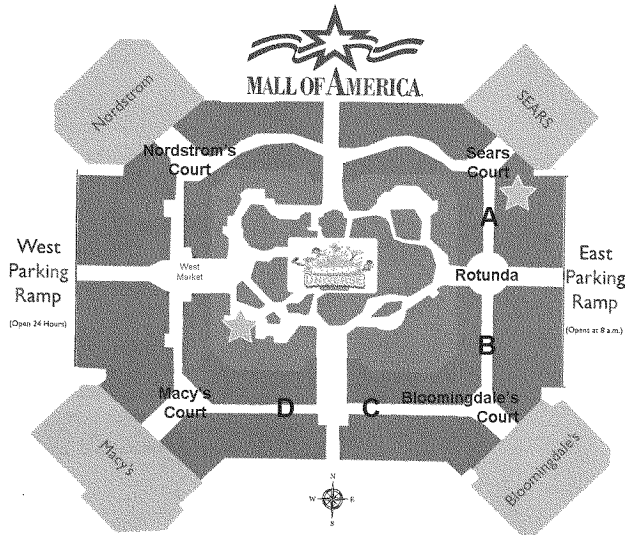

MINNESOTA SKI & SNOWBOARD EXPO

October 21-23, 2011 • Mall of America, Bloomington, MN

Please refer to the webpage for booth pricing, based on booth location

Corridor A

Corridor B

Rotunda

Bloomingdale's Court

Sears Court